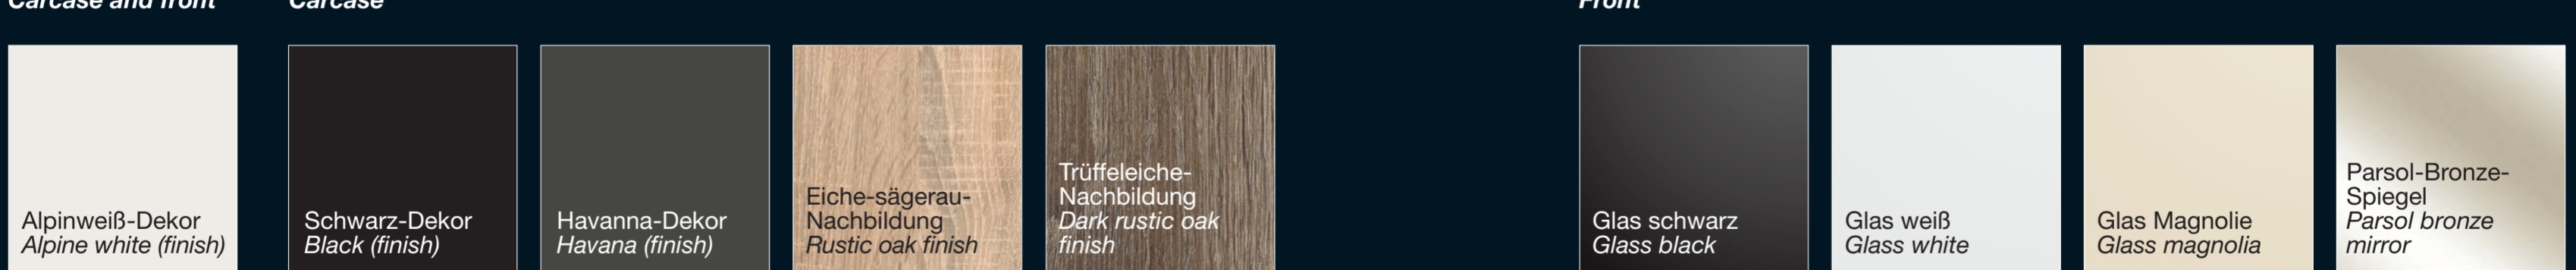

Korpus und Front Carcass and front

Korpus Carcass

Front Front