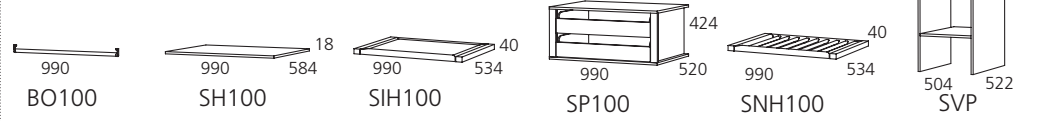

NOTRANJI ELEMENTI ZA DRSNI KORPUS
INTERIOR ELEMENTS FOR WARDROBE WITH SLIDING DOORS

SIH100

SP100

SNH100

SVP