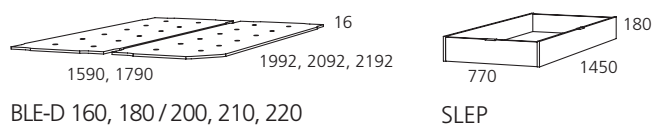

DNA POSTELJ IN PREDAL POD POSTELJO
BED BOTTOMS AND BED DRAWER