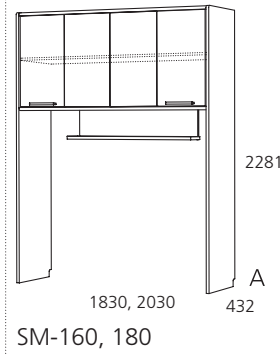

SHL 15, 20, 25

SKOD

MOSTOVI
BRIDGE UNITS

SM-160, 180