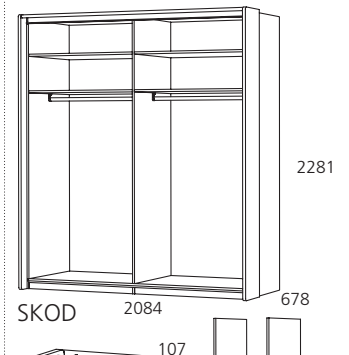

SVL

SHL 15, 20, 25

MOSTOVI  
BRIDGE UNITS

SM-160, 180

DRSNI KORPUS  
SLIDING DOOR BODIES

SKOD

BO100

SH100