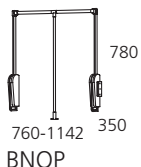

NOTRANJI ELEMENTI INTERIOR ELEMENTS