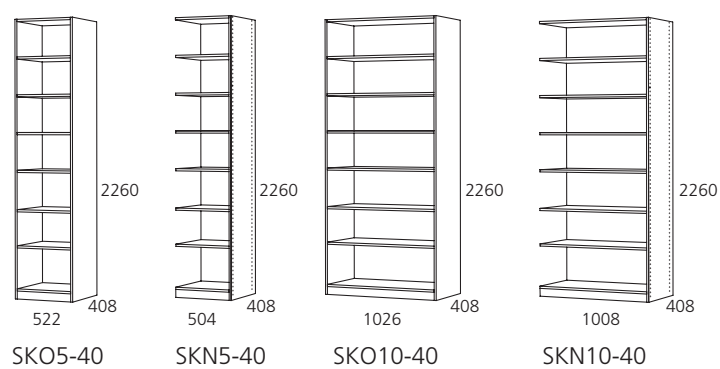

KORPUSI 40 - BODIES 40