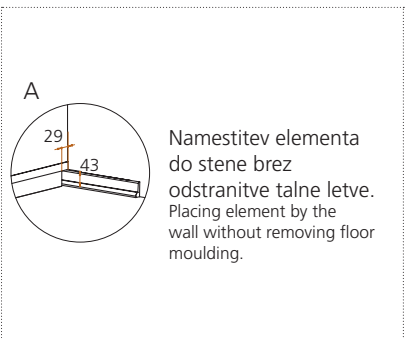

NOTRANJI ELEMENTI ZA DRSNI KORPUS  
INTERIOR ELEMENTS FOR WARDROBE WITH SLIDING DOORS

SIH100

SP100

SNH100

SVP

Namestitev elementa do stene brez odstranitve talne letve. Placing element by the wall without removing floor moulding.